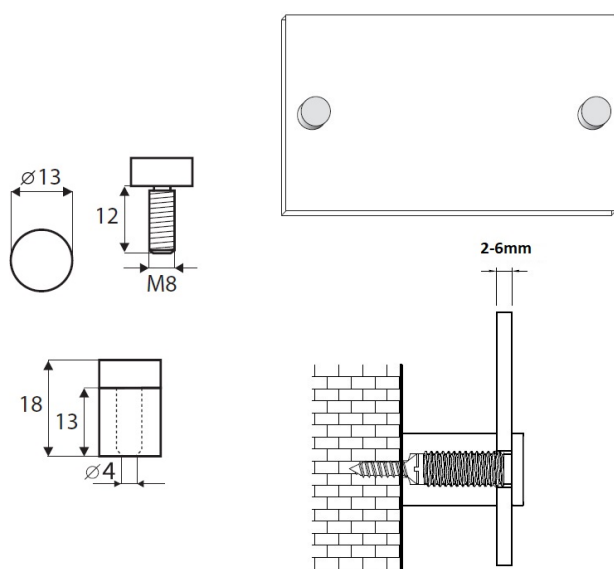

PRODUCT SHEET

Description:

Sign Board Screw $\varnothing 13 \times 13 \text{mm}$, Alu, Polished, M8, W/2 Trans- parent Washers

Item number:

22.11.115-0

Units	Box	Carton	HS Code	Barcode
Pcs.	100	400	8302490099	
				5704866084123